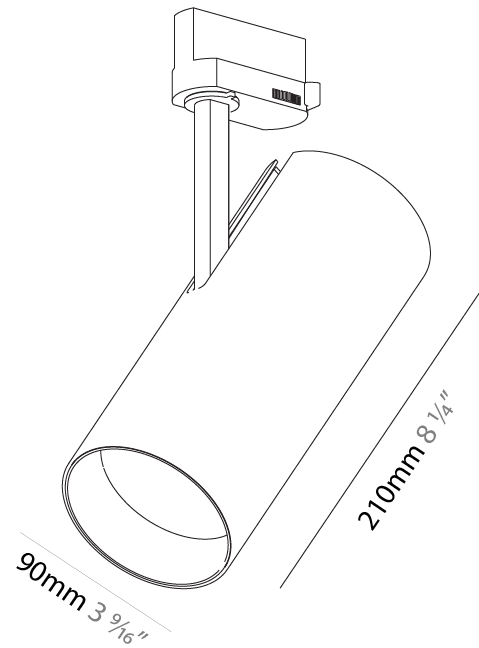

GENERAL

Series: Imagine
 Subseries: Imagine 90
 Brand: Prolicht
 Division: Architectural
 Mounting Type: Track
 Mounting Location: Ceiling

PHYSICAL

Shape: Cylinder
 Diameter (mm): 90
 Diameter (in): 3 9/16
 Height (mm): 210
 Height (in): 8 1/4
 Max. Overall Height (mm): 230
 Max. Overall Height (in): 9 1/16
 Light Distribution: Adjustable / Direct
 Weight (kg): 0.903
 Weight (lbs): 1.99
 Fixture Finish: SSR / BKV / CWI / CRY / HAB / LAG / UFT / ITA / RUA / RUR / MIC / FTG / MYG / TWT / LOD / PUS / FRO / FUP / KIA / POP / BLS / SPG / MEY / GOH / GUM / CHC / COM / ABZ / JAG / OBR / MOS / ROR
 Fixture Material: Aluminum Die Cast

OPTICAL

Reflector°: 6
 Optic°: Lens Pack - No Lens / Linear Spread Lens / Honeycomb / Spread Lens
 Adjustability: Rotational 350°; Tilt 90°

RATINGS AND CERTIFICATIONS

Certified By: Certified for North American Standards
 IP rating: IP20