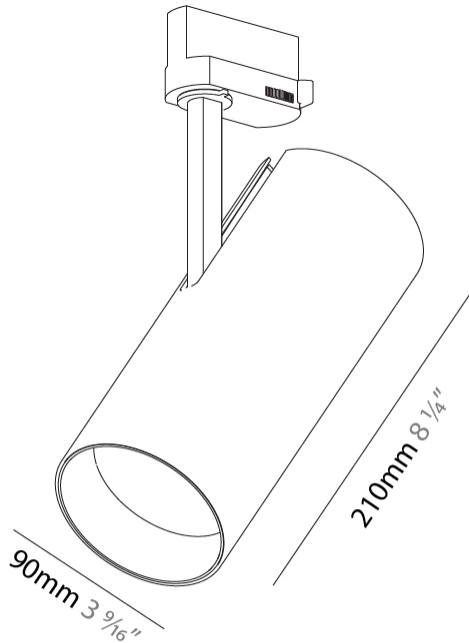

GENERAL

Series: Imagine
Subseries: Imagine 90
Brand: Prolicht
Division: Architectural
Mounting Type: Track
Mounting Location: Ceiling

PHYSICAL

Shape: Cylinder
Diameter (mm): 90
Diameter (in): 3 ⁹/₁₆
Height (mm): 210
Height (in): 8 ¹/₄
Max. Overall Height (mm): 230
Max. Overall Height (in): 9 ¹/₁₆
Light Distribution: Adjustable / Direct
Weight (kg): 0.886
Weight (lbs): 1.95
Fixture Finish: SSR / BKV / CWI / CRY / HAB / LAG / UFT / ITA / RUA / RUR / MIC / FTG / MYG / TWT / LOD / PUS / FRO / FUP / KIA / POP / BLS / SPG / MEY / GOH / GUM / CHC / COM / ABZ / JAG / OBR / MOS / ROR
Fixture Material: Aluminum Die Cast

ELECTRICAL

Lamp Type: LED (Zhaga Standard)
Input Wattage (W): 28
Total Output Wattage (W): 26
Dimming: Tri-Mode (Non-Dimming and Phase Dimming (120Vac only) and 0-10V Dimming)
Driver Included: Yes
Driver Location: Integrated
Driver Type: Constant Current - Universal
Driver Class: Class 2
Input Voltage (V): 120 - 277
Constant Current (MA): 700

LED

Number of LEDs: 1
Color Temperature (°K): 2700 / 3000 / 3500 / 4000
Max. Delivered Lumen (lm): 1917 / 1995 / 2114 / 2157
Nominal Lumen (lm): 2909 / 3028 / 3208 / 3273
CRI: >90 CRI
Lamp Life (hrs): 50000

OPTICAL

Reflector: 6 / 14 / 32

RATINGS AND CERTIFICATIONS

Certified By: Certified for North American Standards
IP rating: IP20

90°

350°