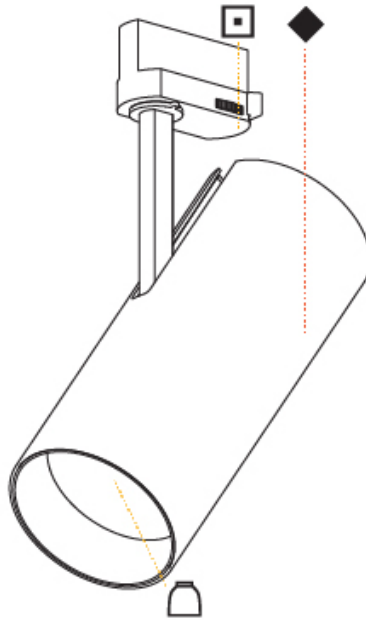

IMAGINE 90 TRACK

A3T045-

PROJECT _____

TYPE _____

SPECIFIER _____

QUANTITY _____

DATE _____

A